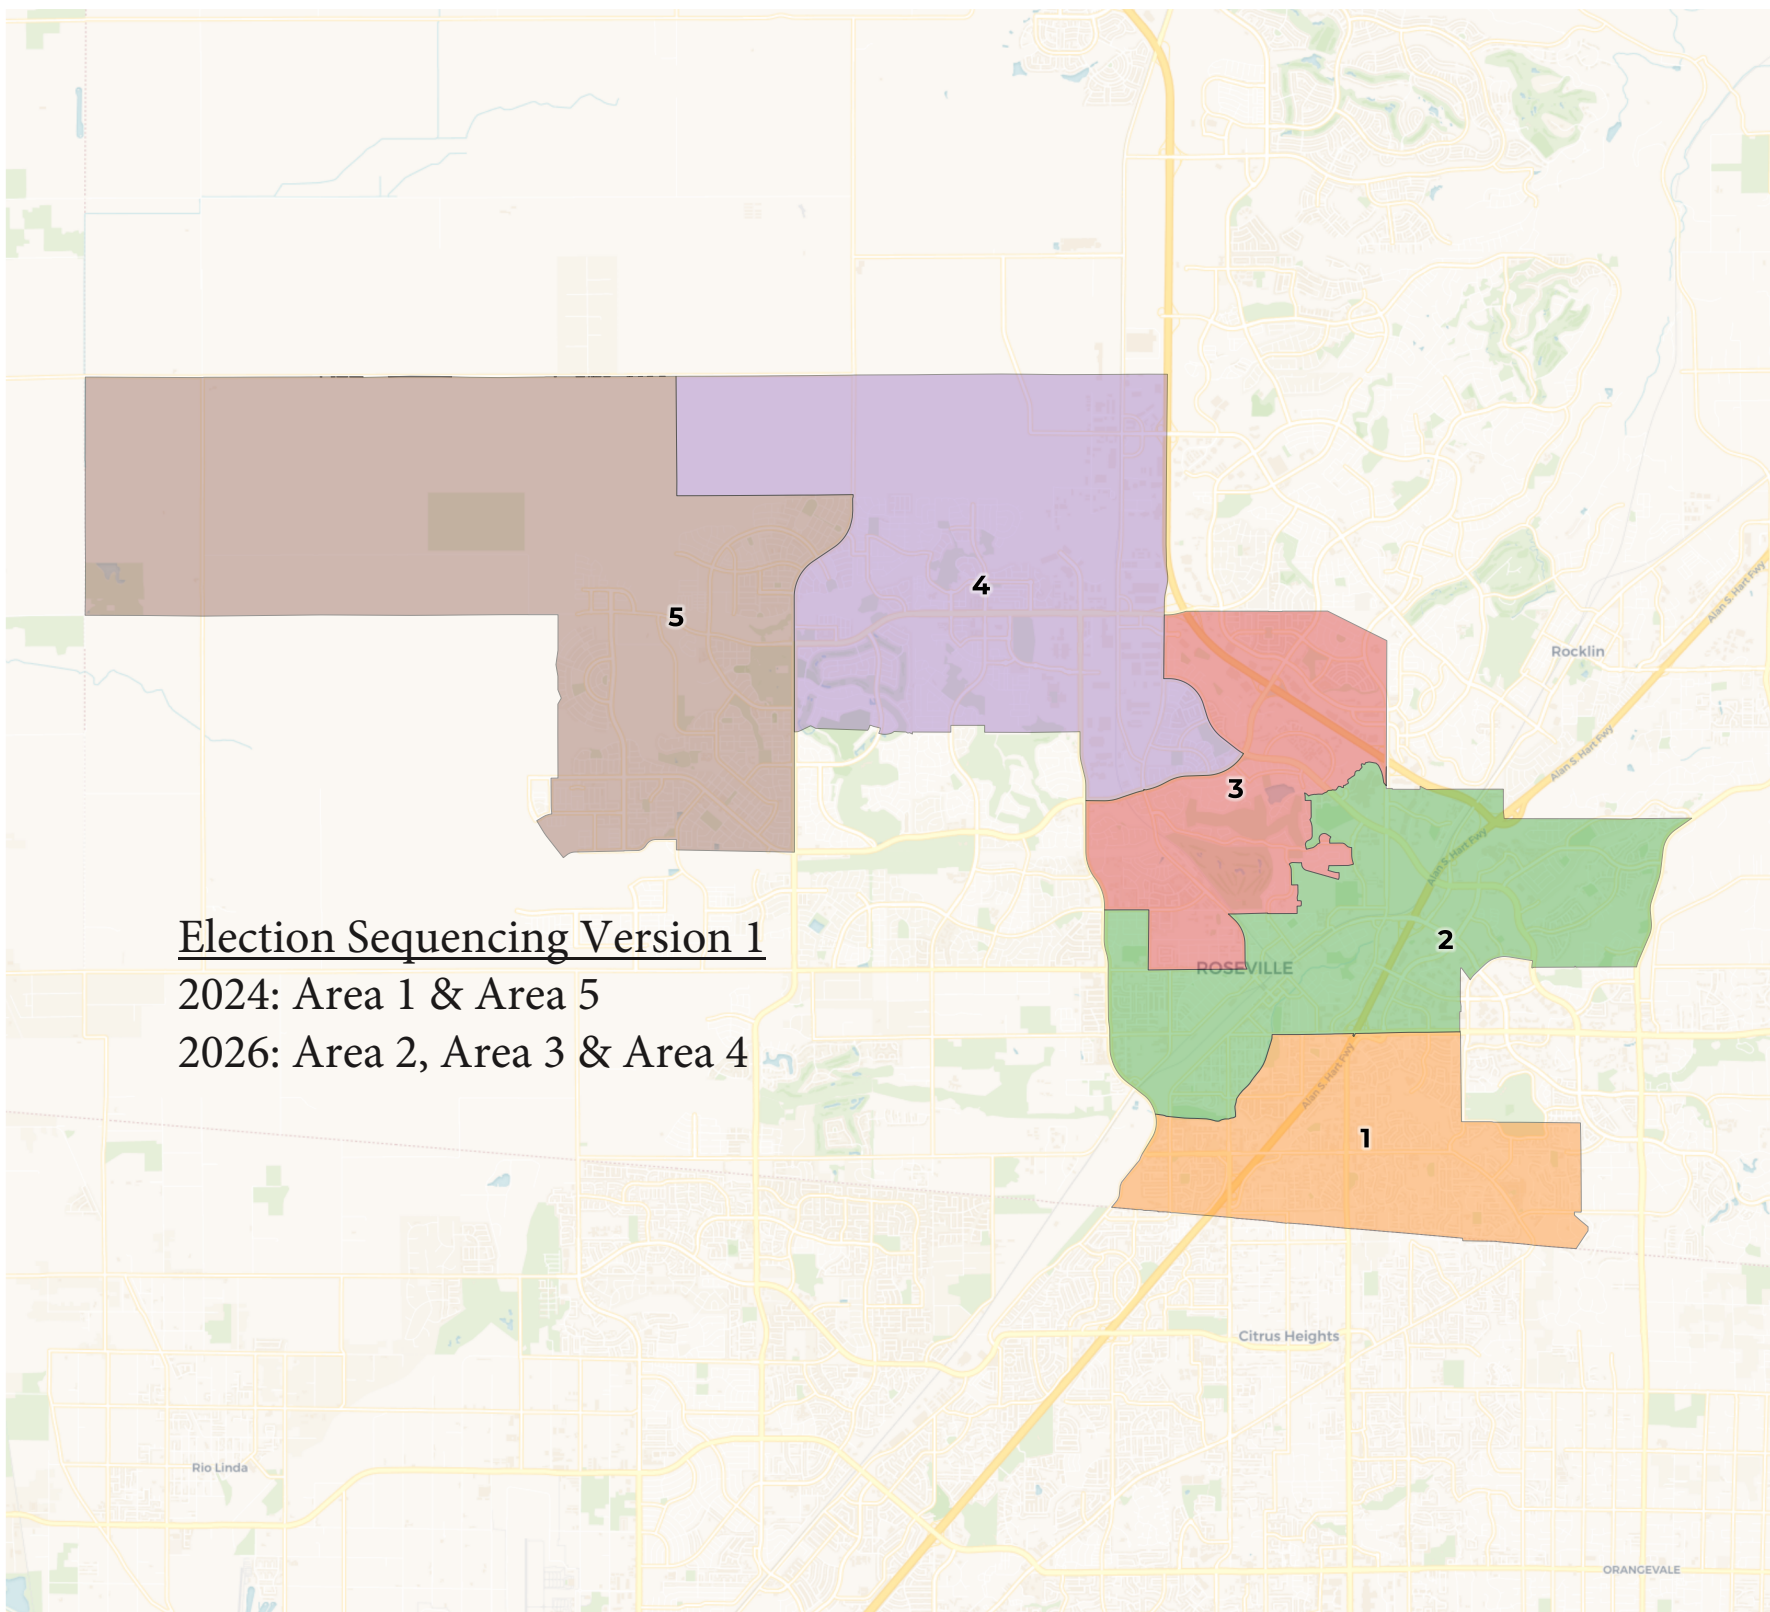

Roseville City School
District

Draft E with Sequencing

 REDISTRICTING
PARTNERS

Election Sequencing Version 1

2024: Area 1 & Area 5

2026: Area 2, Area 3 & Area 4