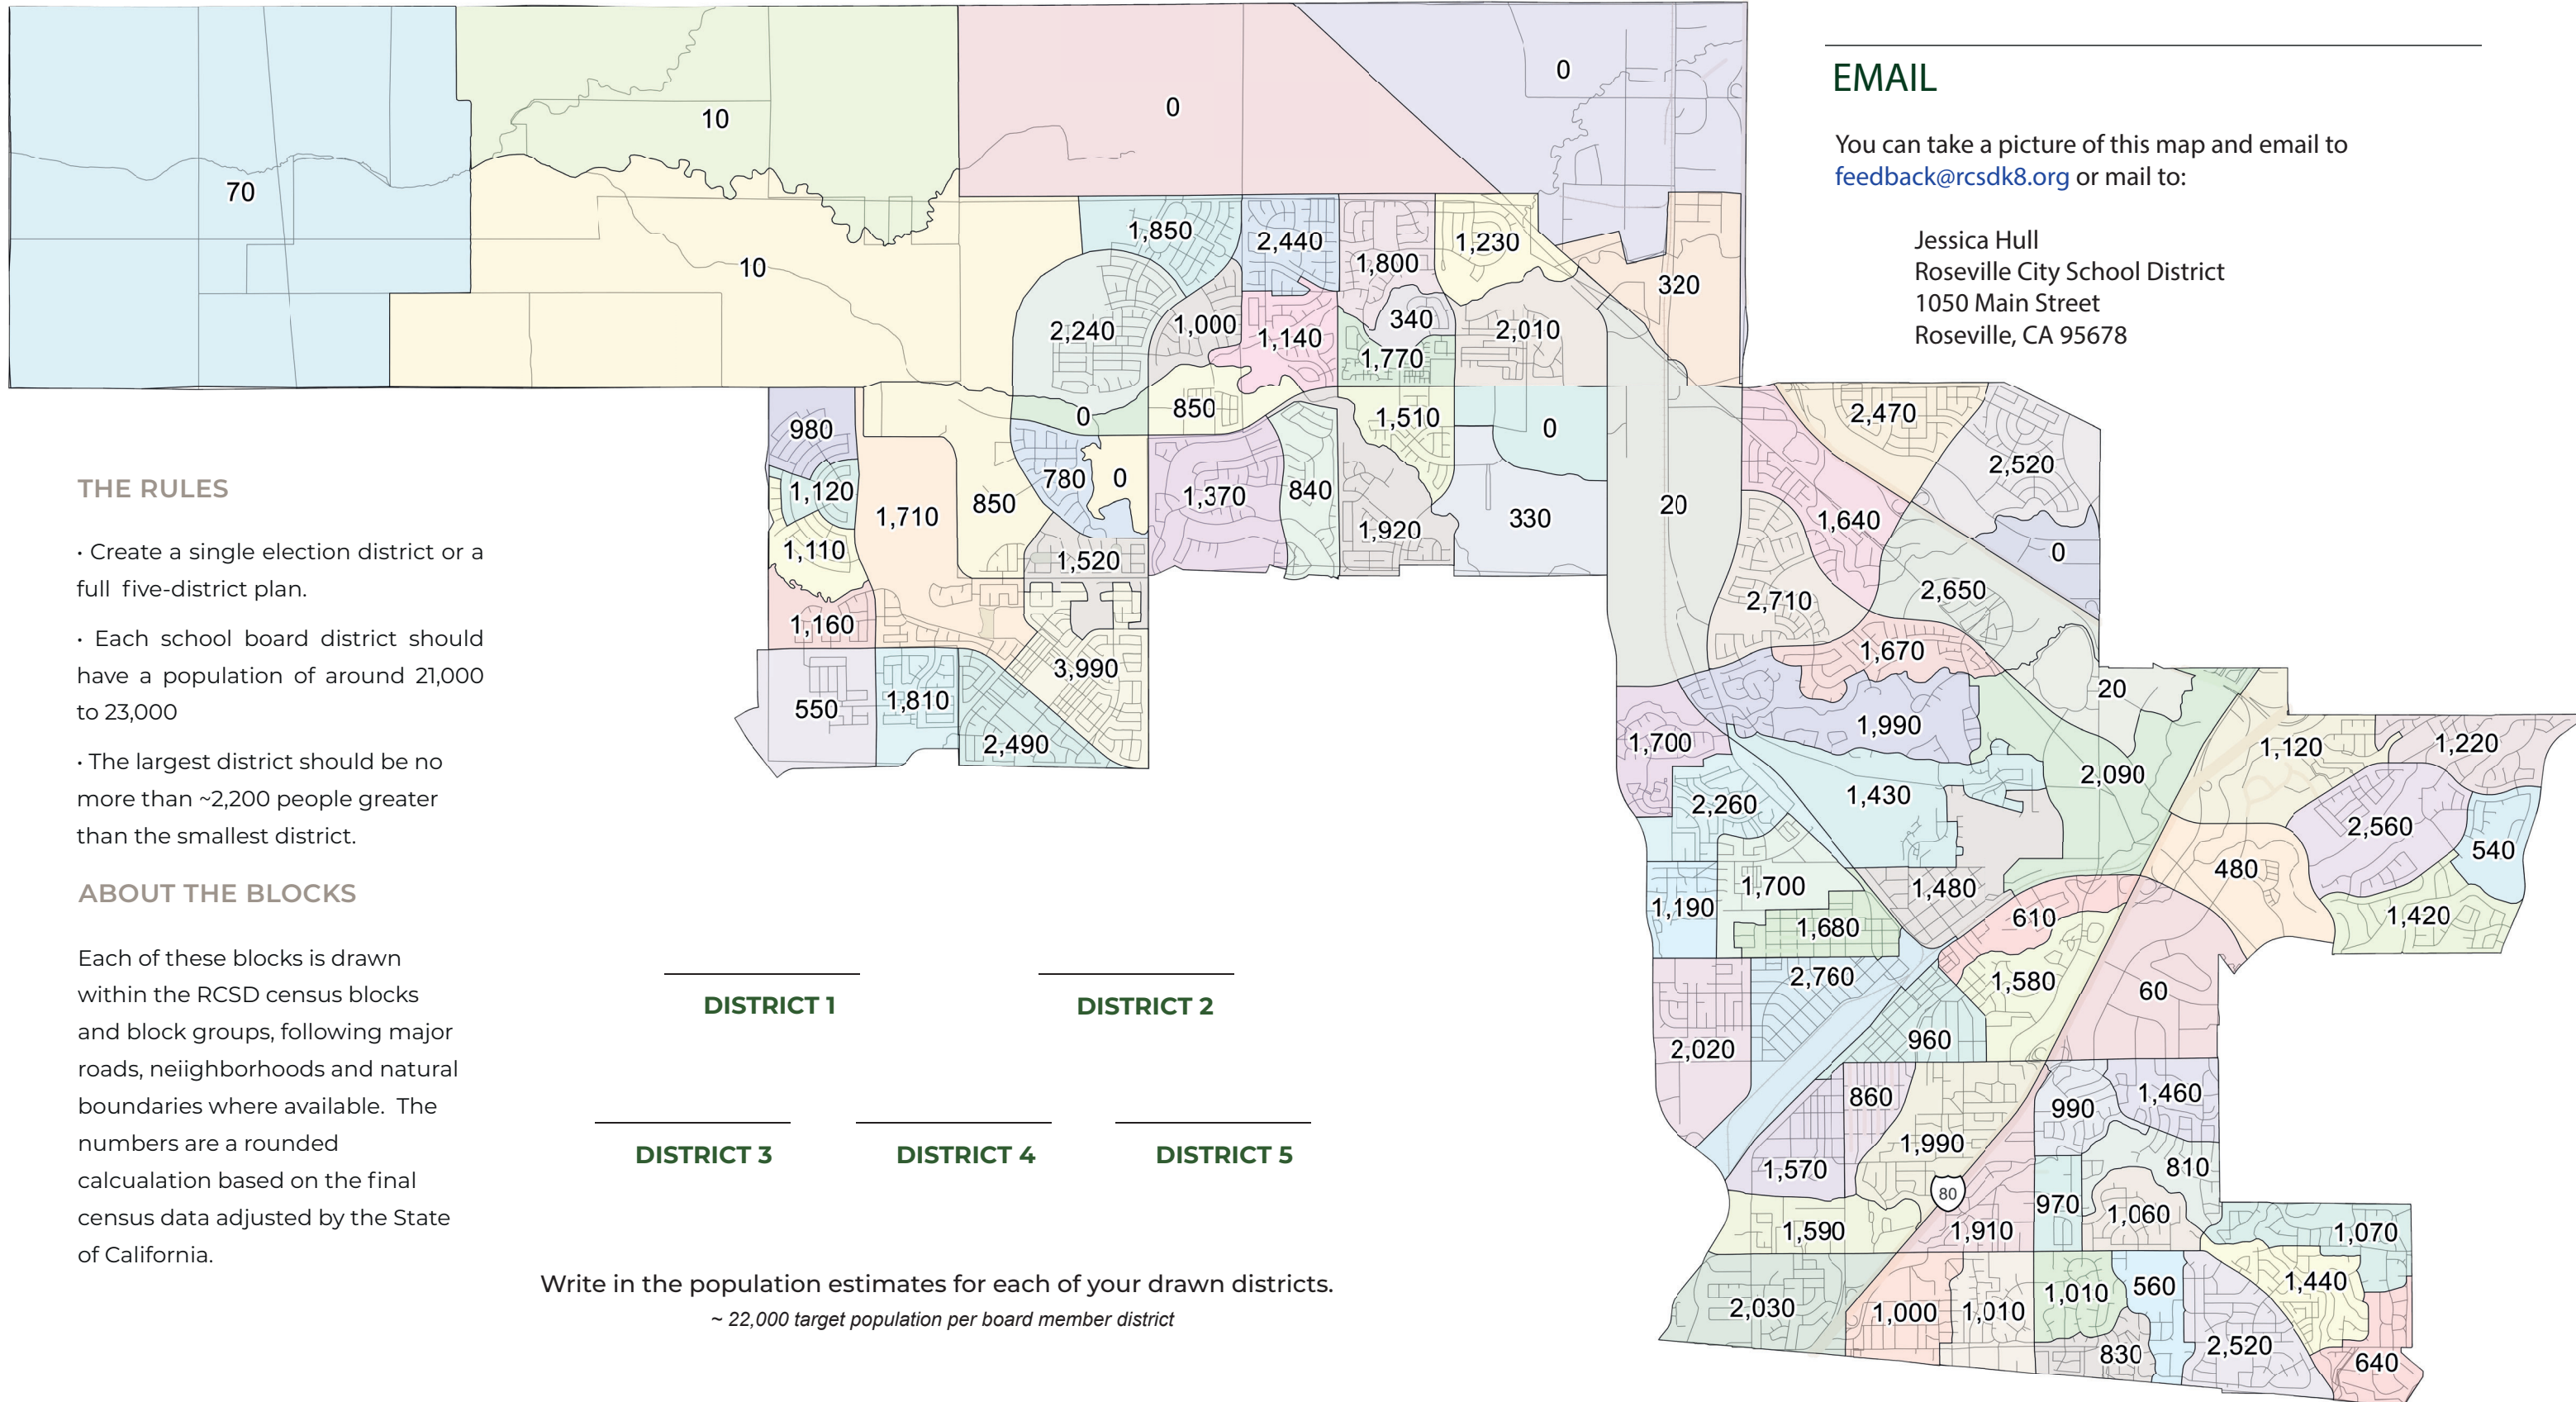

ROSEVILLE CITY SCHOOL DISTRICT DISTRICT MAPPING TOOL

NAME

EMAIL

You can take a picture of this map and email to feedback@rcsdk8.org or mail to:

Jessica Hull
Roseville City School District
1050 Main Street
Roseville, CA 95678

THE RULES

- Create a single election district or a full five-district plan.
- Each school board district should have a population of around 21,000 to 23,000
- The largest district should be no more than ~2,200 people greater than the smallest district.

ABOUT THE BLOCKS

Each of these blocks is drawn within the RCSD census blocks and block groups, following major roads, neighborhoods and natural boundaries where available. The numbers are a rounded calculation based on the final census data adjusted by the State of California.

Write in the population estimates for each of your drawn districts.
~ 22,000 target population per board member district