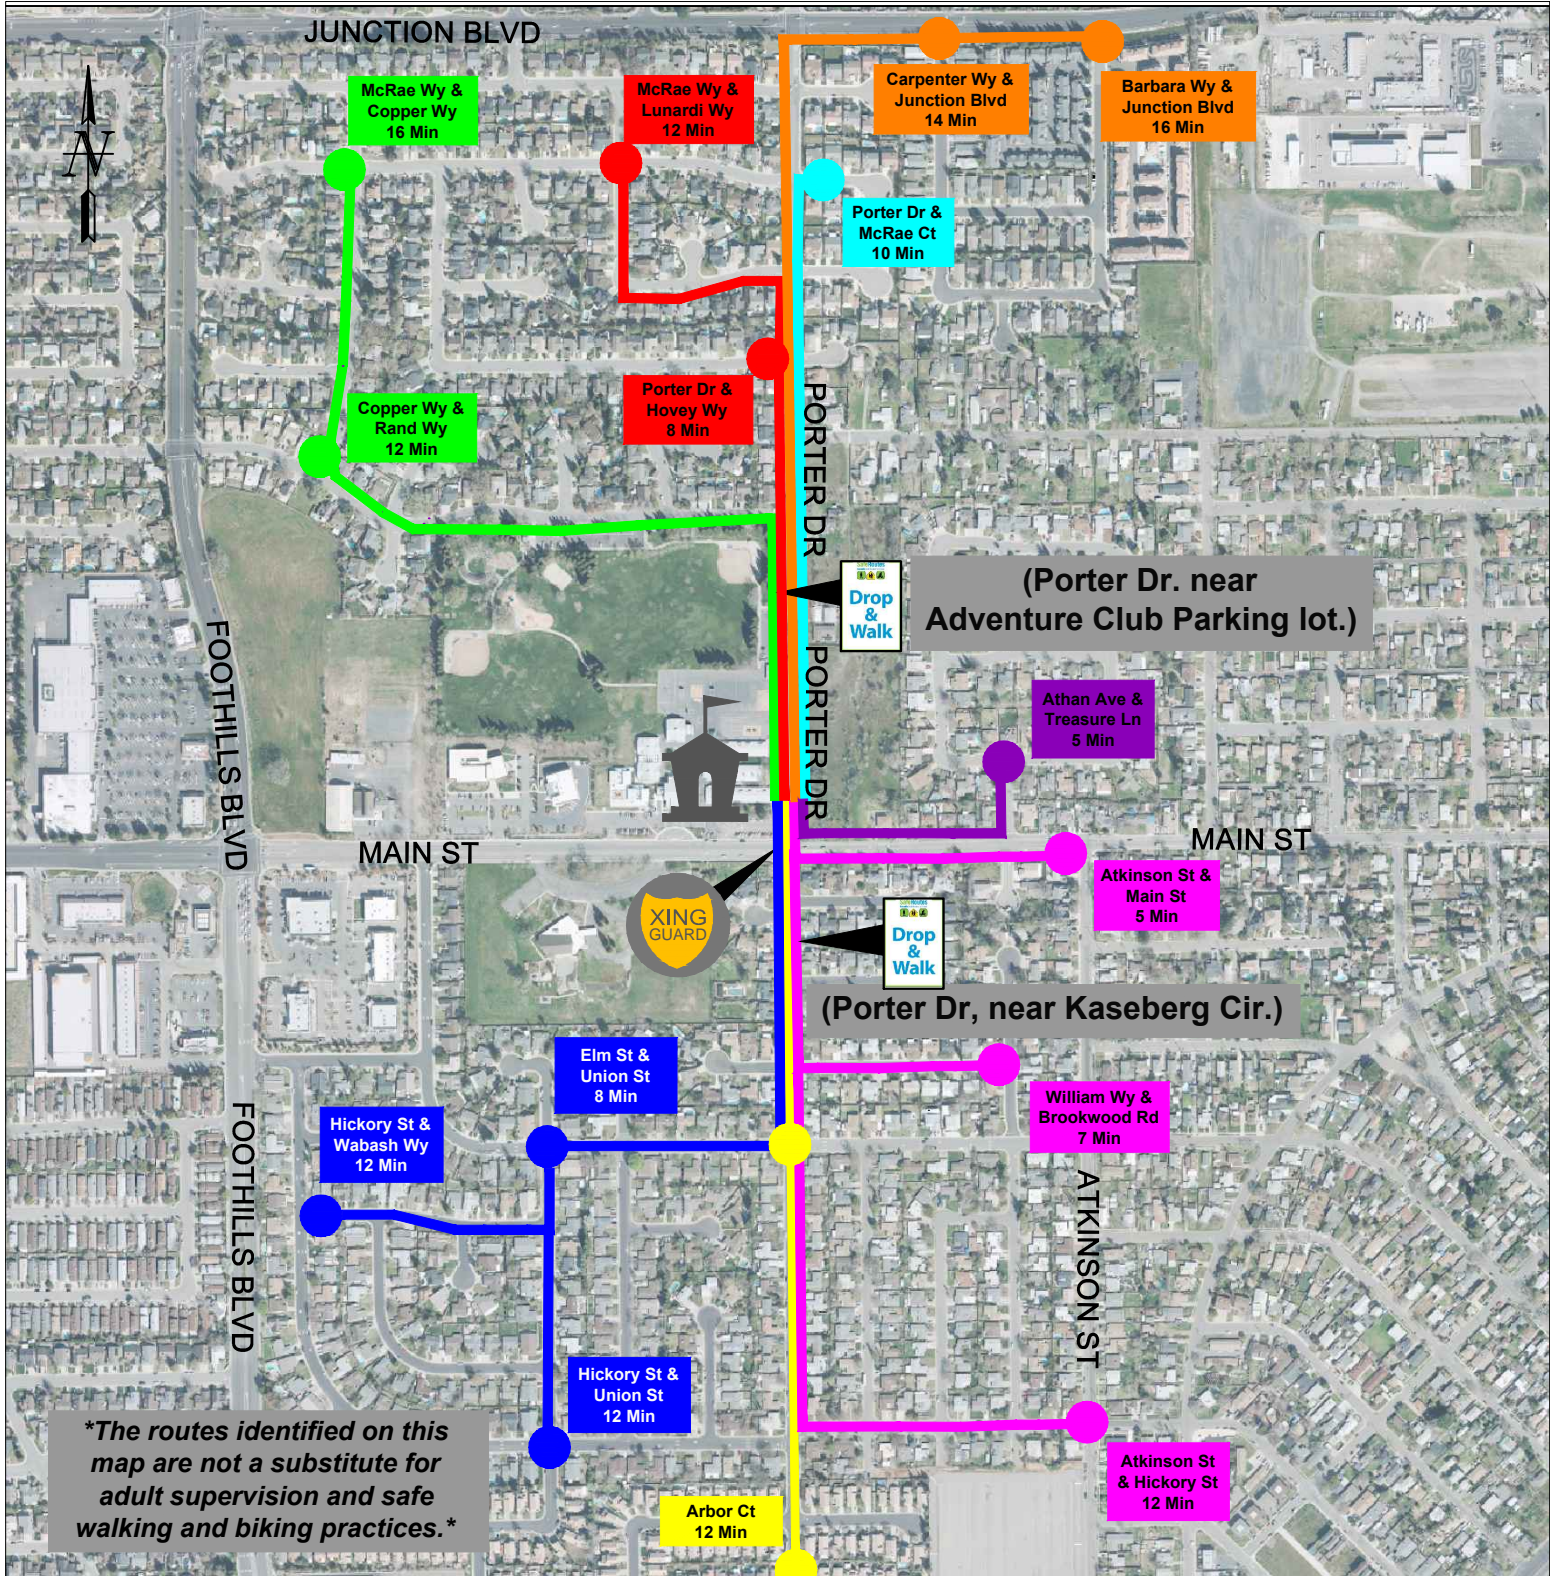

Kaseberg Elementary

Suggested Walking/Biking Routes

A Drop & Walk is an alternative location where parents can drop their students off for school to avoid school parking lot congestion. See locations below.

Times noted on routes are estimated walking times to school

The routes identified on this map are not a substitute for adult supervision and safe walking and biking practices.